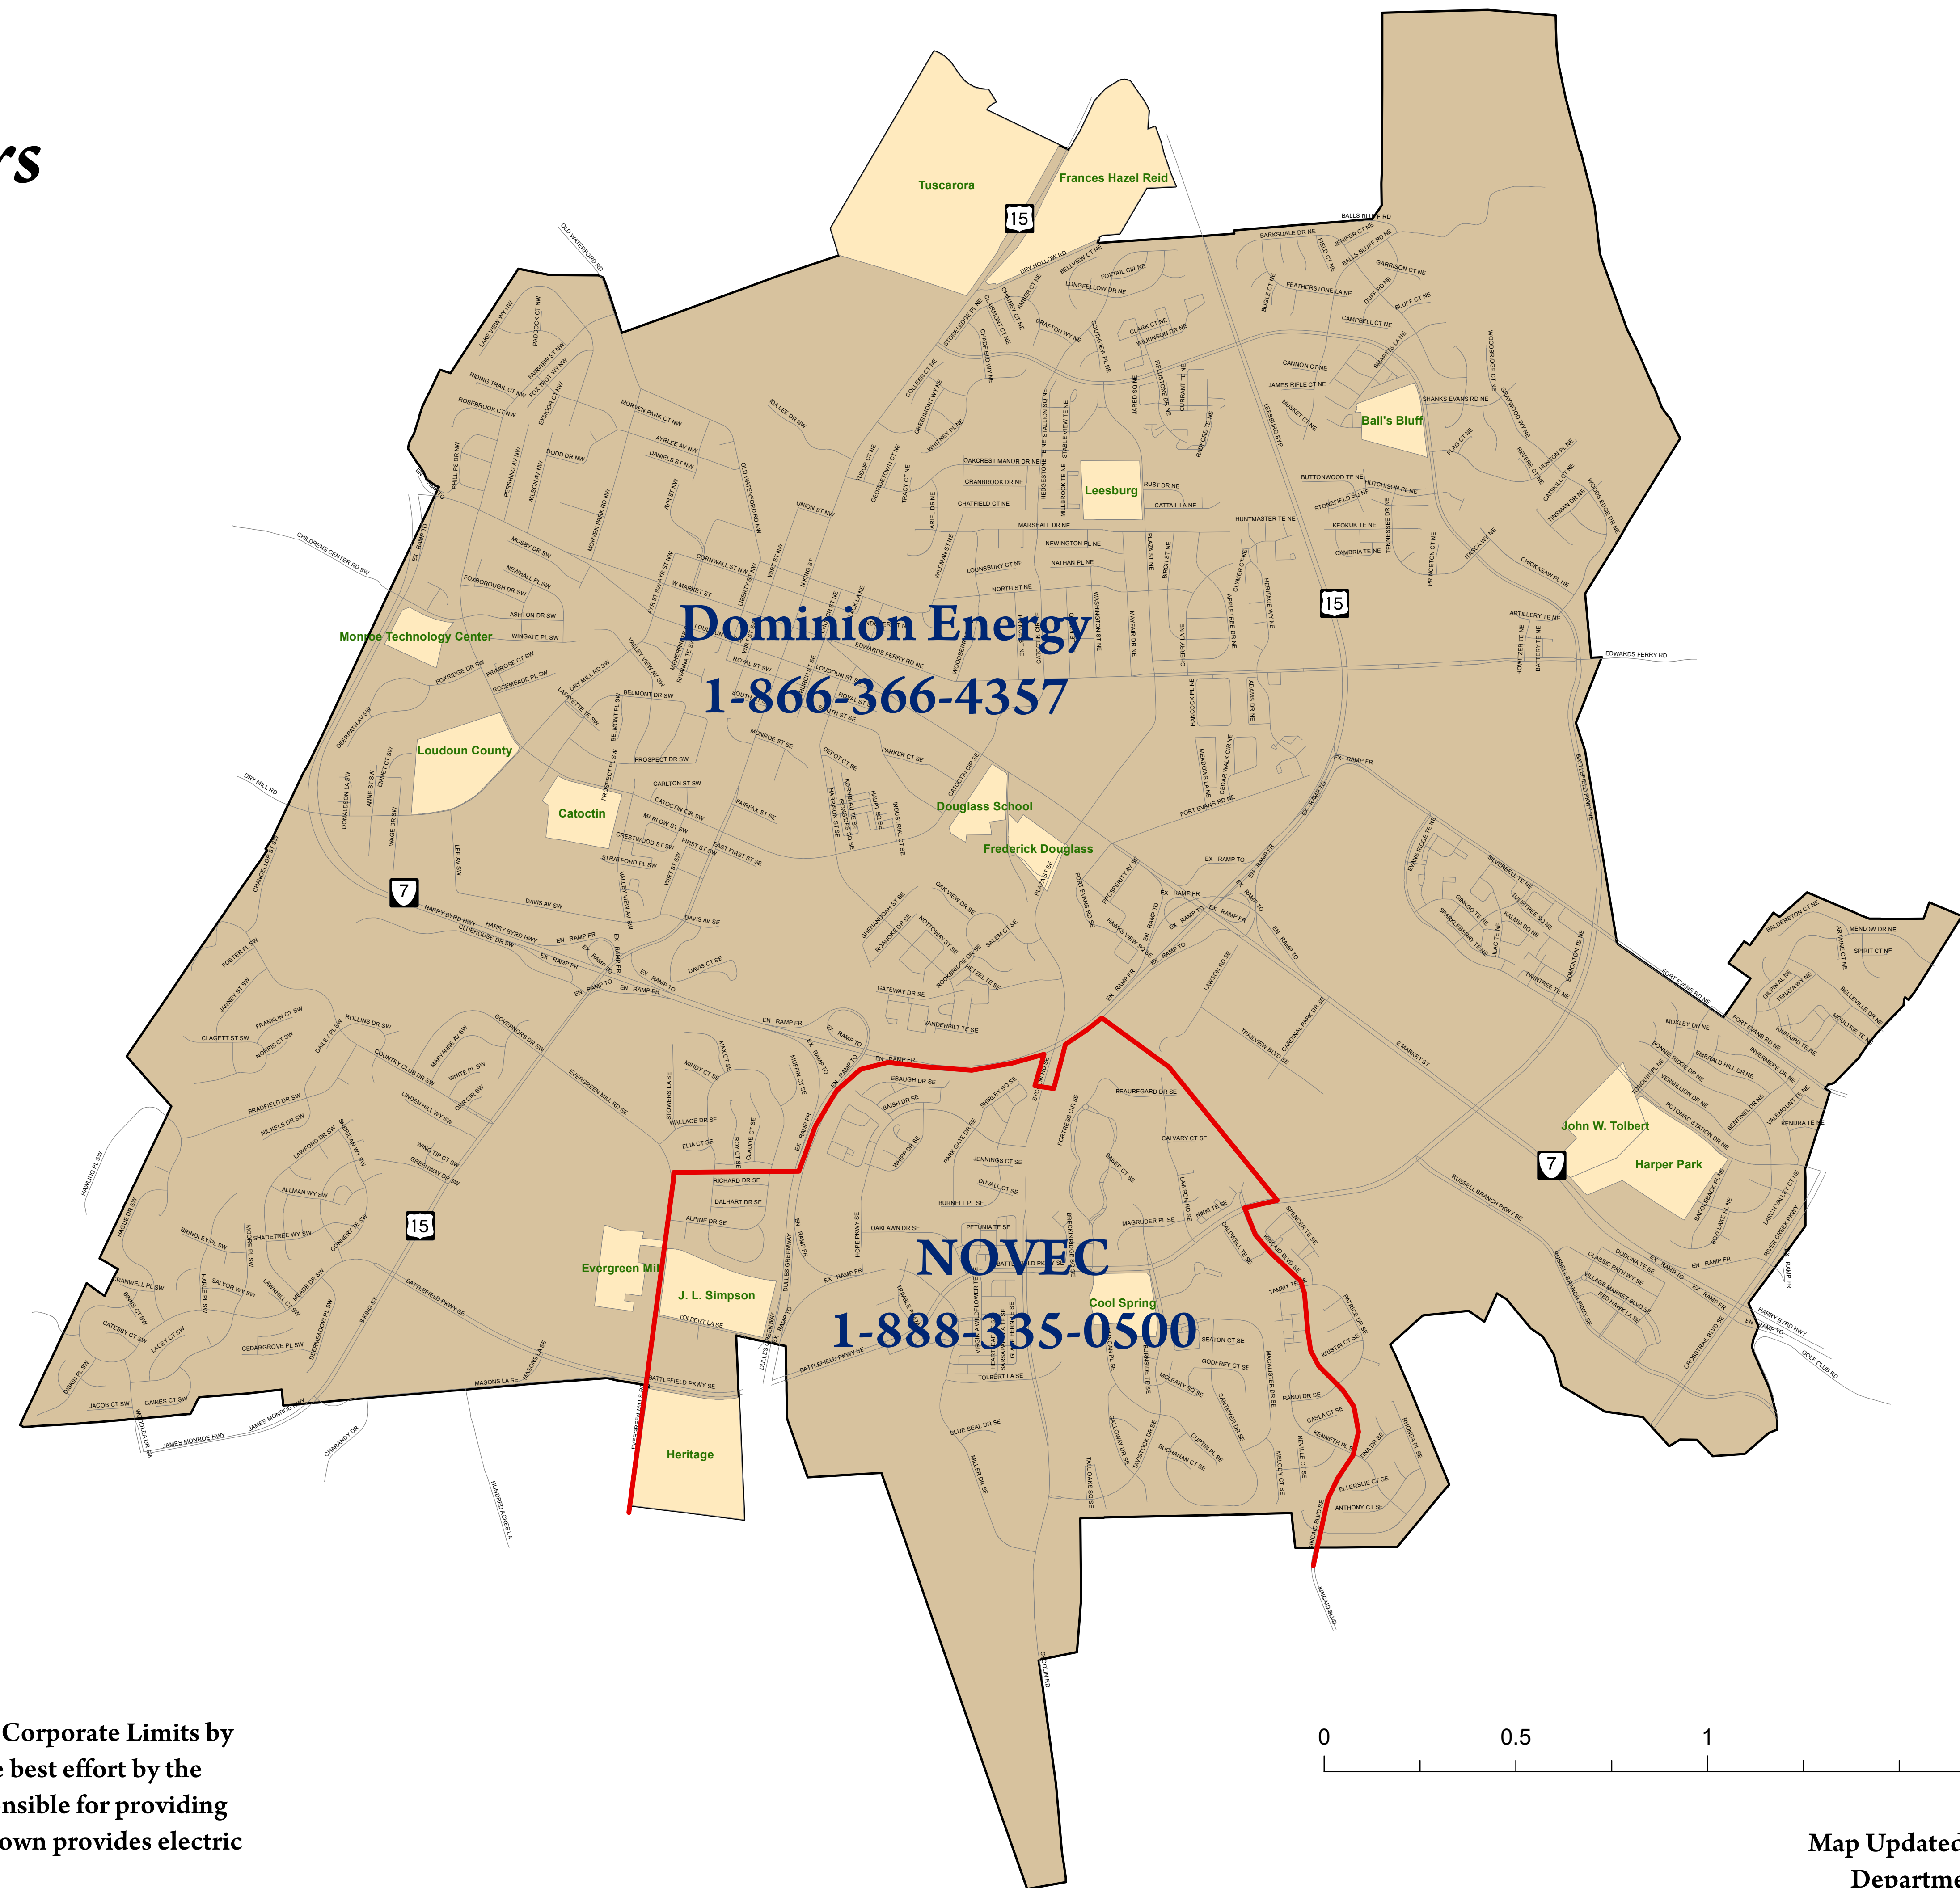

Town of Leesburg Electric Power Providers

Electric Service Providers:

Dominion Energy

1-866-366-4357

NOVEC

1-888-335-0500

-  Town Roads
-  Schools
-  Town Limit Line

This map shows the limits of electric service in the Town of Leesburg Corporate Limits by the two electric providers: NOVEC and Dominion Energy. This is the best effort by the Town to graphically show the limits of service. The Town is not responsible for providing electric service and in no way does this map intend to show that the Town provides electric service to the residents of Leesburg.

Map Updated: October 12, 2017
Department of Public Works