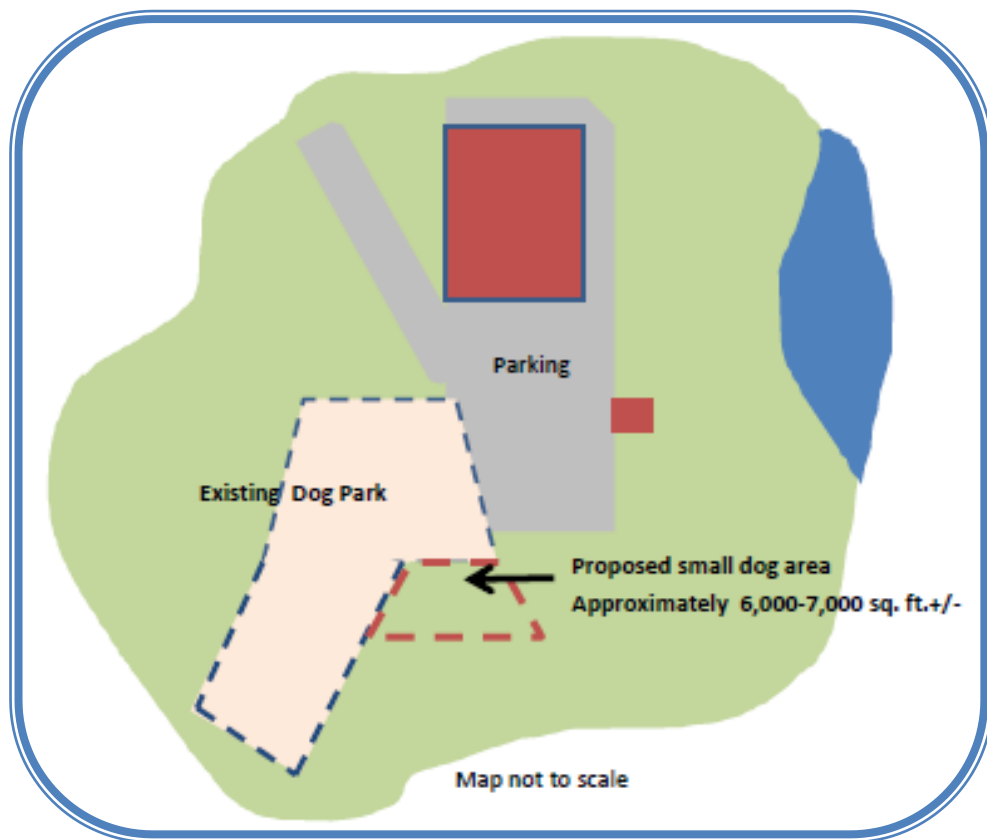

We'd Like to Hear from You!

Do you own a dog? Do you use the Leesburg Dog Park at Old Izaak Walton Park? Or would you like to? We are considering expanding the park to incorporate a small dog area for those under 25 lbs. and we'd love to know what you think!

Your thoughts, ideas and suggestions are important to us as we continue improvements for our four legged friends.

Here's a brief description of the proposed small dog area: The space would be roughly 70' by 90'. Plans include a partially cleared and graded area, added fill material and 6-8 larger shade trees would remain; with a new fence & gate to match the existing Dog Park.