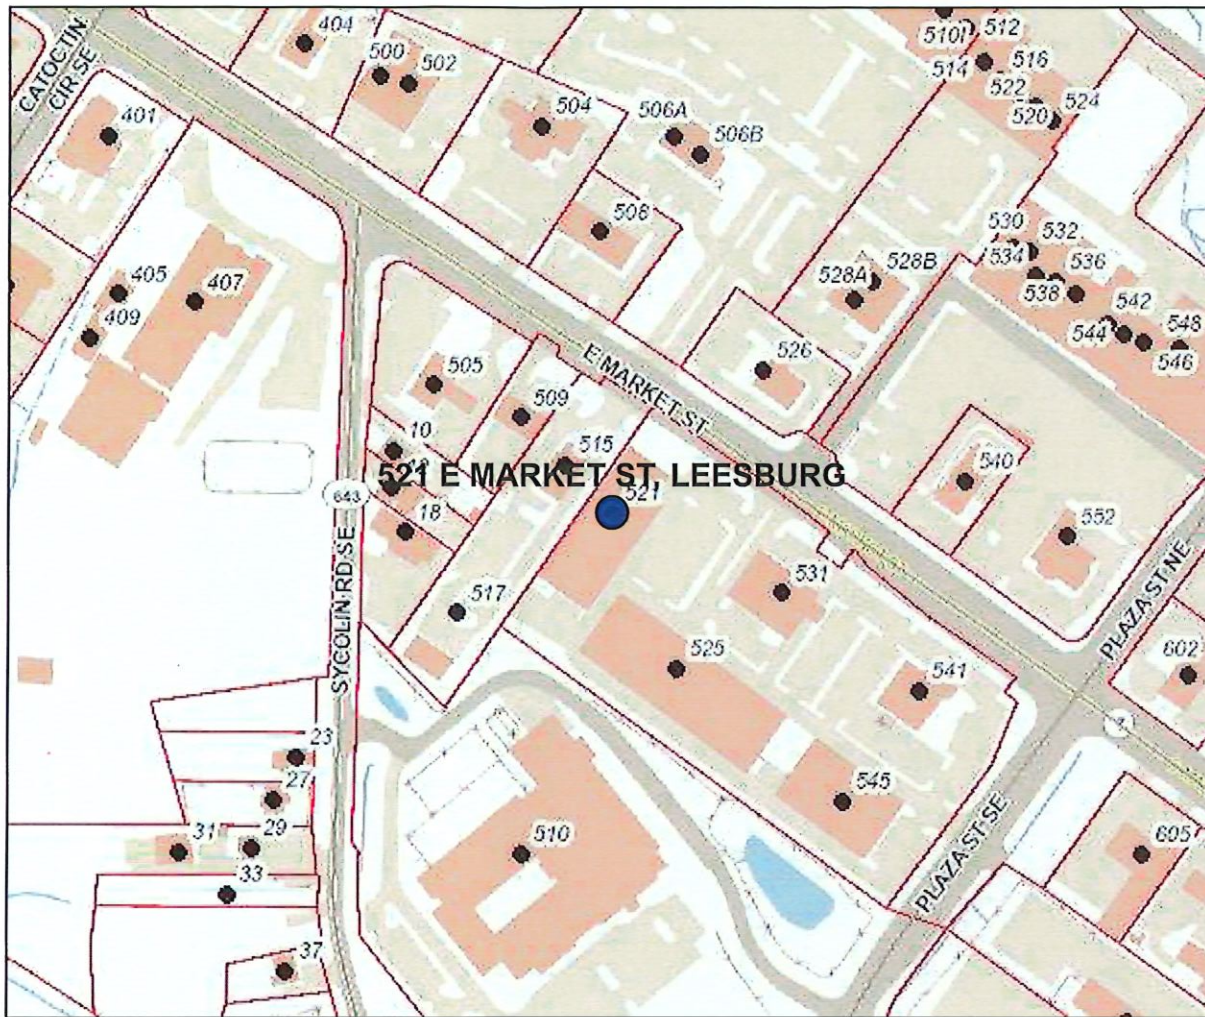

Loudoun County, Virginia

www.loudoun.gov

(map not to scale)

BELLEWOOD COMMONS SHOPPING CENTER
 ADDRESS: 521 EAST MARKET STREET (525, 531, 541, 545)
 PIN #: 188-15-9031 ZONING DISTRICT: CD-CC
 CSP: TLCMSP2024-0004