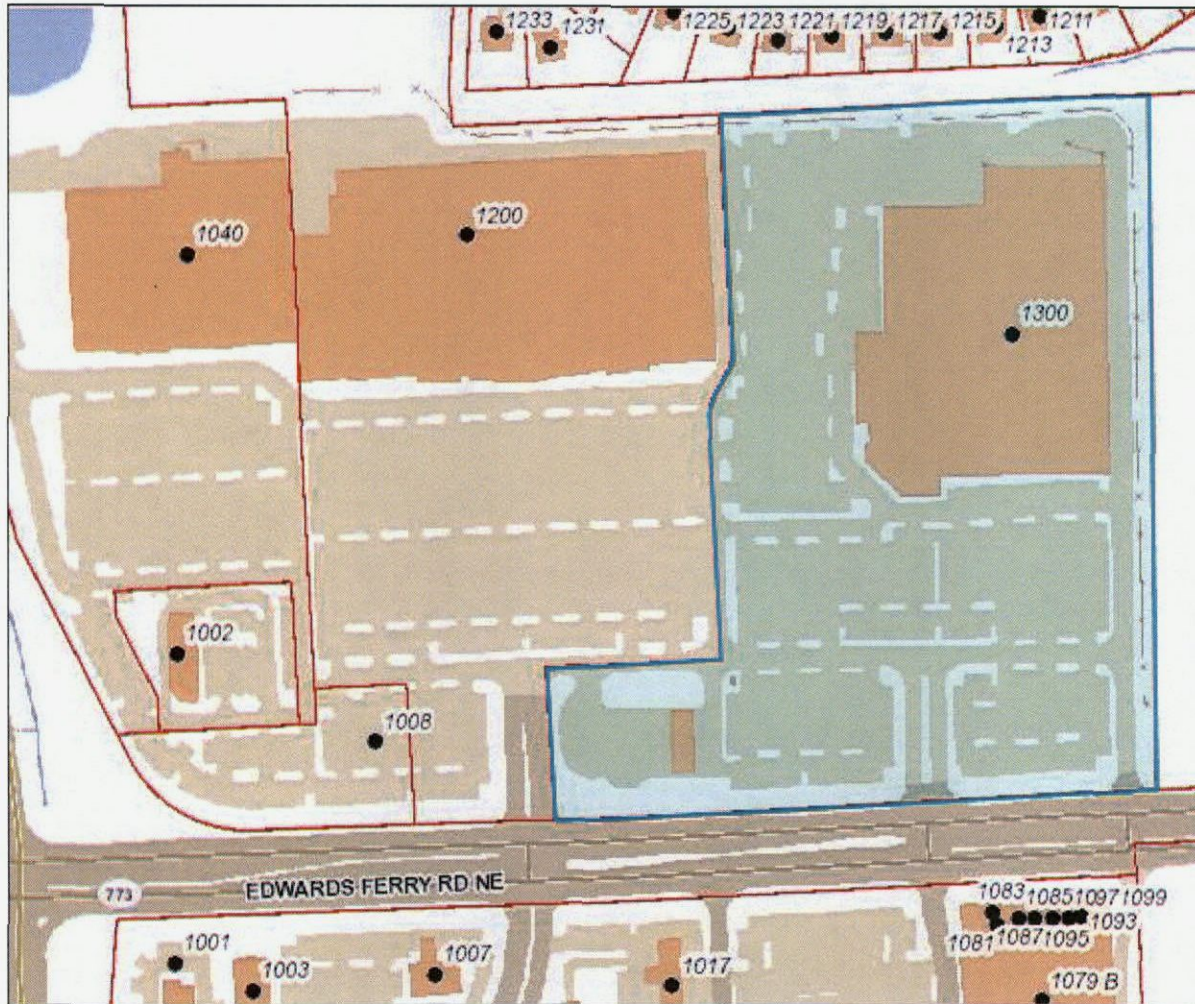

Loudoun County, Virginia
www.loudoun.gov

Friday, October 26, 2018

(map not to scale)

BATTLEFIELD MARKETPLACE
ADDRESS: 1040 EDWARDS FERRY ROAD NE
PIN #: 188-40-0292-000
CSP: BAR-99-18

ZONING DISTRICT: B-3

Loudoun County, Virginia
www.loudoun.gov

Friday, October 26, 2018

(map not to scale)

BATTLEFIELD MARKETPLACE
ADDRESS: 1200 EDWARDS FERRY ROAD NE
PIN #: 188-40-6506-000
CSP: BAR-99-18

ZONING DISTRICT: B-3

Loudoun County, Virginia
www.loudoun.gov

Friday, October 26, 2018

(map not to scale)

BATTLEFIELD MARKETPLACE
ADDRESS: 1300 EDWARDS FERRY ROAD NE
PIN #: 147-45-2902-000
CSP: BAR-99-18

ZONING DISTRICT: B-3

Loudoun County, Virginia
www.loudoun.gov

Friday, October 26, 2018

(map not to scale)

BATTLEFIELD MARKETPLACE
ADDRESS: 1002 EDWARDS FERRY ROAD NE
PIN #: 188-30-2238-000
CSP: NO CSP

ZONING DISTRICT: B-3

Loudoun County, Virginia
www.loudoun.gov

Friday, October 26, 2018

(map not to scale)

BATTLEFIELD MARKETPLACE
ADDRESS: 1008 EDWARDS FERRY ROAD NE
PIN #: 188-30-3423-000
CSP: NO CSP