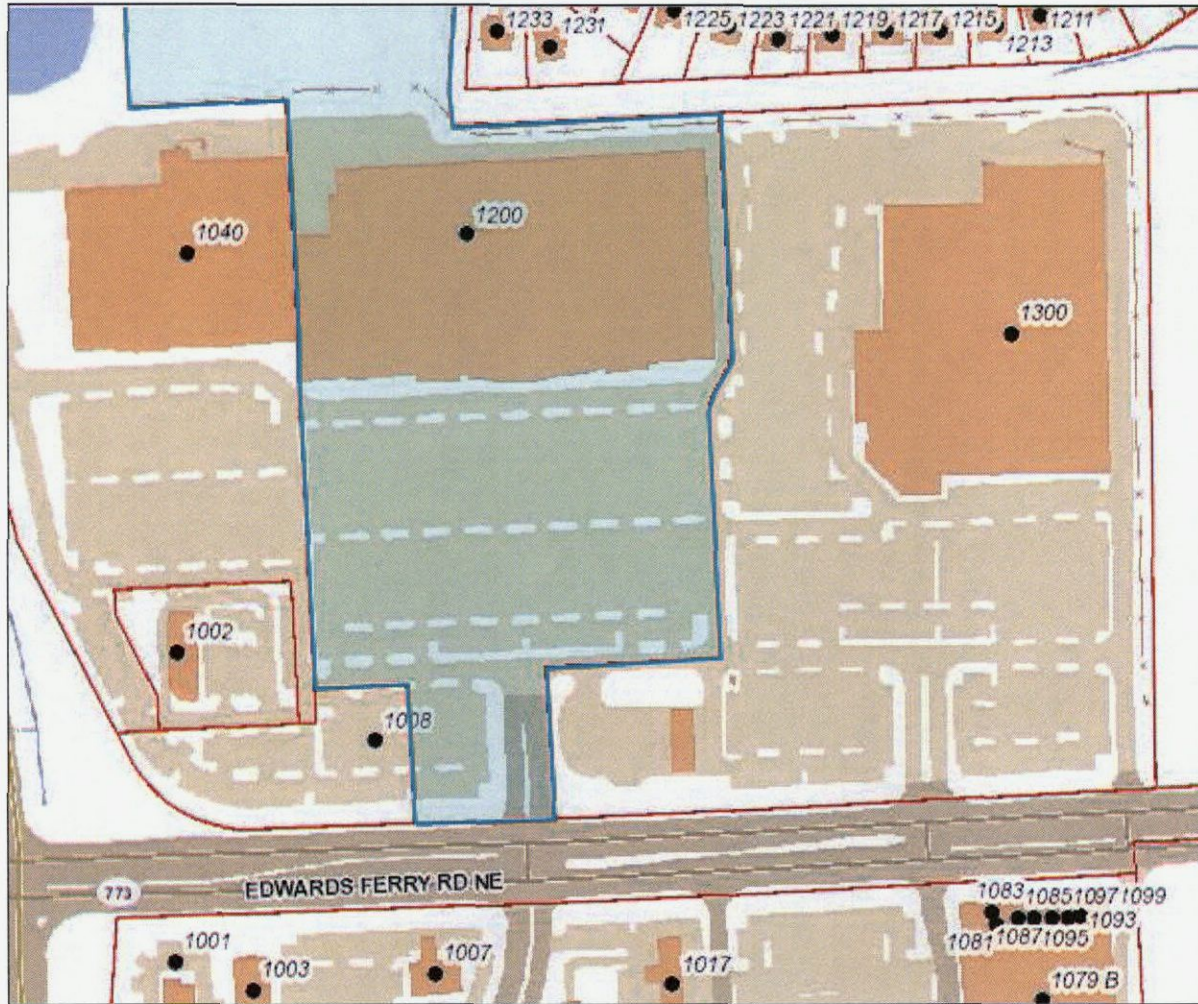

Loudoun County, Virginia
www.loudoun.gov

Friday, October 26, 2018

(map not to scale)

BATTLEFIELD MARKETPLACE
ADDRESS: 1040 EDWARDS FERRY ROAD NE
PIN #: 188-40-0292-000
CSP: BAR-99-18

ZONING DISTRICT: B-3

Loudoun County, Virginia
www.loudoun.gov

Friday, October 26, 2018

(map not to scale)

BATTLEFIELD MARKETPLACE
ADDRESS: 1200 EDWARDS FERRY ROAD NE
PIN #: 188-40-6506-000
CSP: BAR-99-18

ZONING DISTRICT: B-3

Loudoun County, Virginia
www.loudoun.gov

Friday, October 26, 2018

(map not to scale)

BATTLEFIELD MARKETPLACE
ADDRESS: 1300 EDWARDS FERRY ROAD NE
PIN #: 147-45-2902-000
CSP: BAR-99-18

ZONING DISTRICT: B-3

Loudoun County, Virginia
www.loudoun.gov

Friday, October 26, 2018

(map not to scale)

BATTLEFIELD MARKETPLACE
ADDRESS: 1002 EDWARDS FERRY ROAD NE
PIN #: 188-30-2238-000
CSP: NO CSP

ZONING DISTRICT: B-3

Loudoun County, Virginia
www.loudoun.gov

Friday, October 26, 2018

(map not to scale)

BATTLEFIELD MARKETPLACE
ADDRESS: 1008 EDWARDS FERRY ROAD NE
PIN #: 188-30-3423-000
CSP: NO CSP