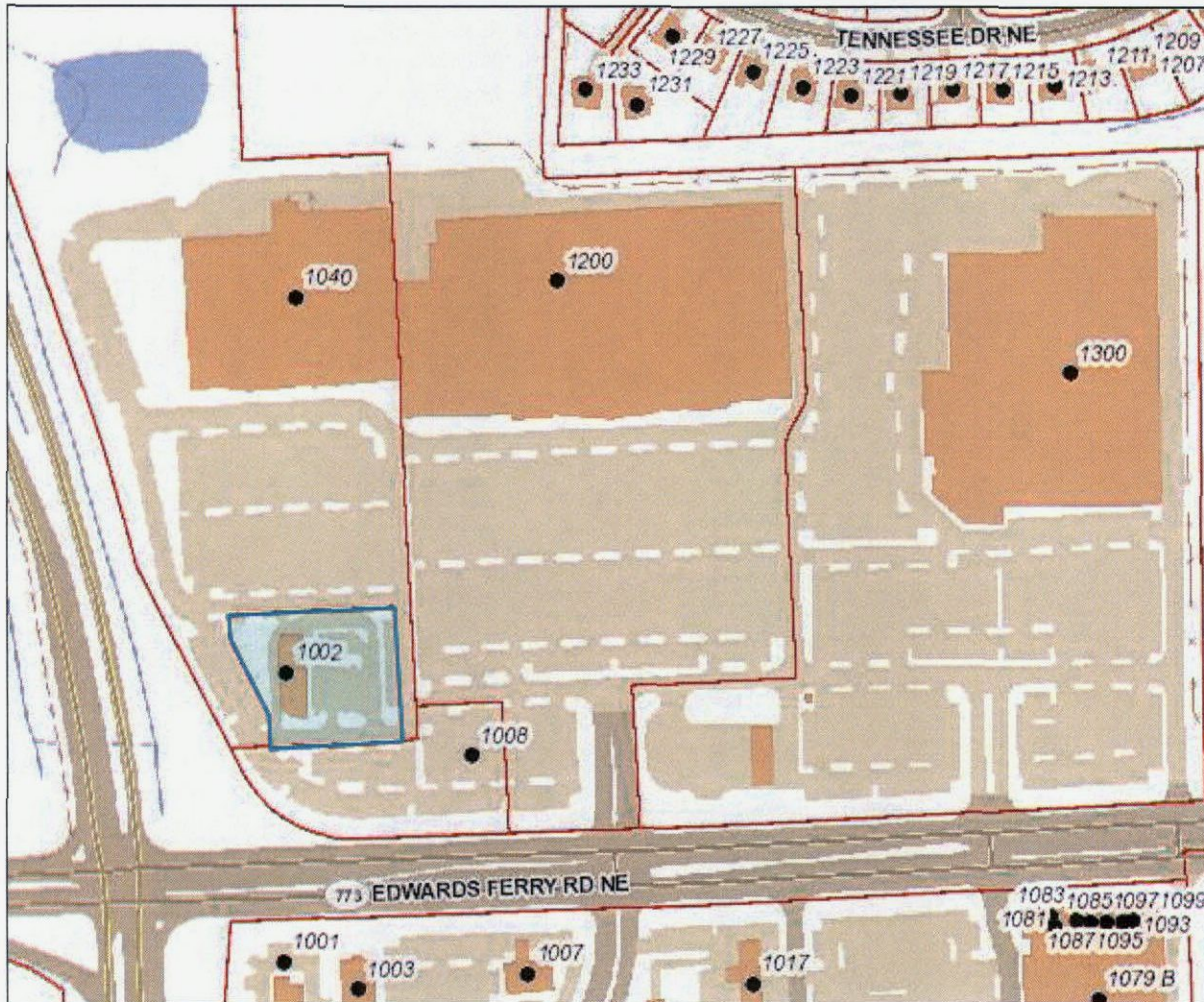

Loudoun County, Virginia
www.loudoun.gov

Friday, October 26, 2018

(map not to scale)

BATTLEFIELD MARKETPLACE
ADDRESS: 1040 EDWARDS FERRY ROAD NE
PIN #: 188-40-0292-000
CSP: BAR-99-18

ZONING DISTRICT: B-3

Loudoun County, Virginia
www.loudoun.gov

Friday, October 26, 2018

(map not to scale)

BATTLEFIELD MARKETPLACE
ADDRESS: 1200 EDWARDS FERRY ROAD NE
PIN #: 188-40-6506-000
CSP: BAR-99-18

ZONING DISTRICT: B-3

Loudoun County, Virginia
www.loudoun.gov

Friday, October 26, 2018

(map not to scale)

BATTLEFIELD MARKETPLACE
ADDRESS: 1300 EDWARDS FERRY ROAD NE
PIN #: 147-45-2902-000
CSP: BAR-99-18

ZONING DISTRICT: B-3

Loudoun County, Virginia
www.loudoun.gov

Friday, October 26, 2018

(map not to scale)

BATTLEFIELD MARKETPLACE
ADDRESS: 1002 EDWARDS FERRY ROAD NE
PIN #: 188-30-2238-000
CSP: NO CSP

ZONING DISTRICT: B-3

Loudoun County, Virginia
www.loudoun.gov

Friday, October 26, 2018

(map not to scale)

BATTLEFIELD MARKETPLACE
ADDRESS: 1008 EDWARDS FERRY ROAD NE
PIN #: 188-30-3423-000
CSP: NO CSP