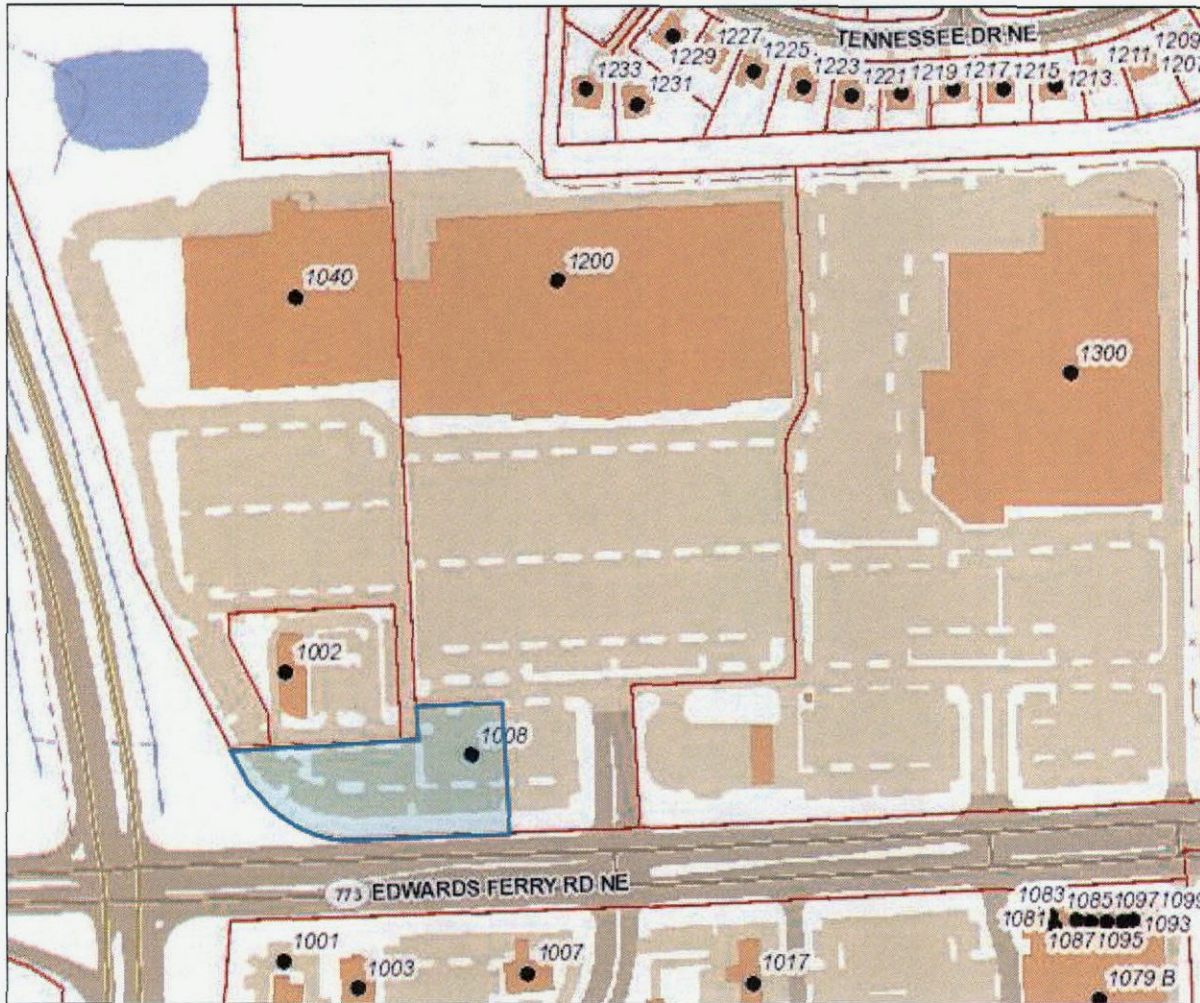

Loudoun County, Virginia
www.loudoun.gov

Friday, October 26, 2018

(map not to scale)

BATTLEFIELD MARKETPLACE
ADDRESS: 1040 EDWARDS FERRY ROAD NE
PIN #: 188-40-0292-000
CSP: BAR-99-18

ZONING DISTRICT: B-3

Loudoun County, Virginia
www.loudoun.gov

Friday, October 26, 2018

(map not to scale)

BATTLEFIELD MARKETPLACE
ADDRESS: 1200 EDWARDS FERRY ROAD NE
PIN #: 188-40-6506-000
CSP: BAR-99-18

ZONING DISTRICT: B-3

Loudoun County, Virginia
www.loudoun.gov

Friday, October 26, 2018

BATTLEFIELD MARKETPLACE
ADDRESS: 1002 EDWARDS FERRY ROAD NE
PIN #: 188-30-2238-000
CSP: NO CSP

ZONING DISTRICT: B-3

Loudoun County, Virginia
www.loudoun.gov

Friday, October 26, 2018

(map not to scale)

BATTLEFIELD MARKETPLACE
ADDRESS: 1008 EDWARDS FERRY ROAD NE
PIN #: 188-30-3423-000
CSP: NO CSP

ZONING DISTRICT: B-3