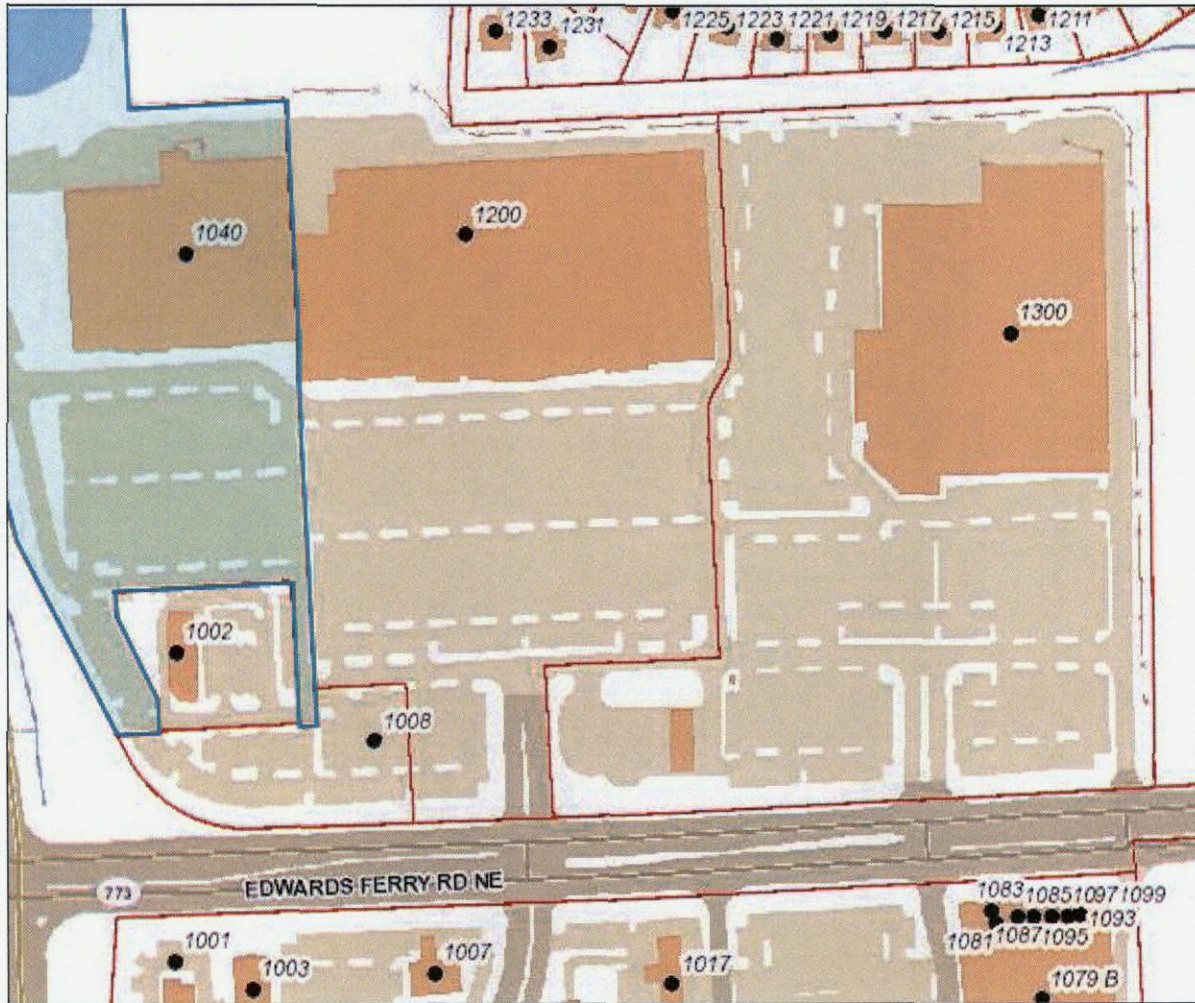

Loudoun County, Virginia
www.loudoun.gov

Friday, October 26, 2018

(map not to scale)

BATTLEFIELD MARKETPLACE
ADDRESS: 1040 EDWARDS FERRY ROAD NE
PIN #: 188-40-0292-000
CSP: BAR-99-18

ZONING DISTRICT: B-3

Loudoun County, Virginia
www.loudoun.gov

Friday, October 26, 2018

(map not to scale)

BATTLEFIELD MARKETPLACE
ADDRESS: 1200 EDWARDS FERRY ROAD NE
PIN #: 188-40-6506-000
CSP: BAR-99-18

ZONING DISTRICT: B-3

Loudoun County, Virginia
www.loudoun.gov

Friday, October 26, 2018

(map not to scale)

BATTLEFIELD MARKETPLACE
ADDRESS: 1300 EDWARDS FERRY ROAD NE
PIN #: 147-45-2902-000
CSP: BAR-99-18

ZONING DISTRICT: B-3

Loudoun County, Virginia
www.loudoun.gov

Friday, October 26, 2018

(map not to scale)

BATTLEFIELD MARKETPLACE
ADDRESS: 1002 EDWARDS FERRY ROAD NE
PIN #: 188-30-2238-000
CSP: NO CSP

ZONING DISTRICT: B-3

Loudoun County, Virginia
www.loudoun.gov

Friday, October 26, 2018

(map not to scale)

BATTLEFIELD MARKETPLACE
ADDRESS: 1008 EDWARDS FERRY ROAD NE
PIN #: 188-30-3423-000
CSP: NO CSP