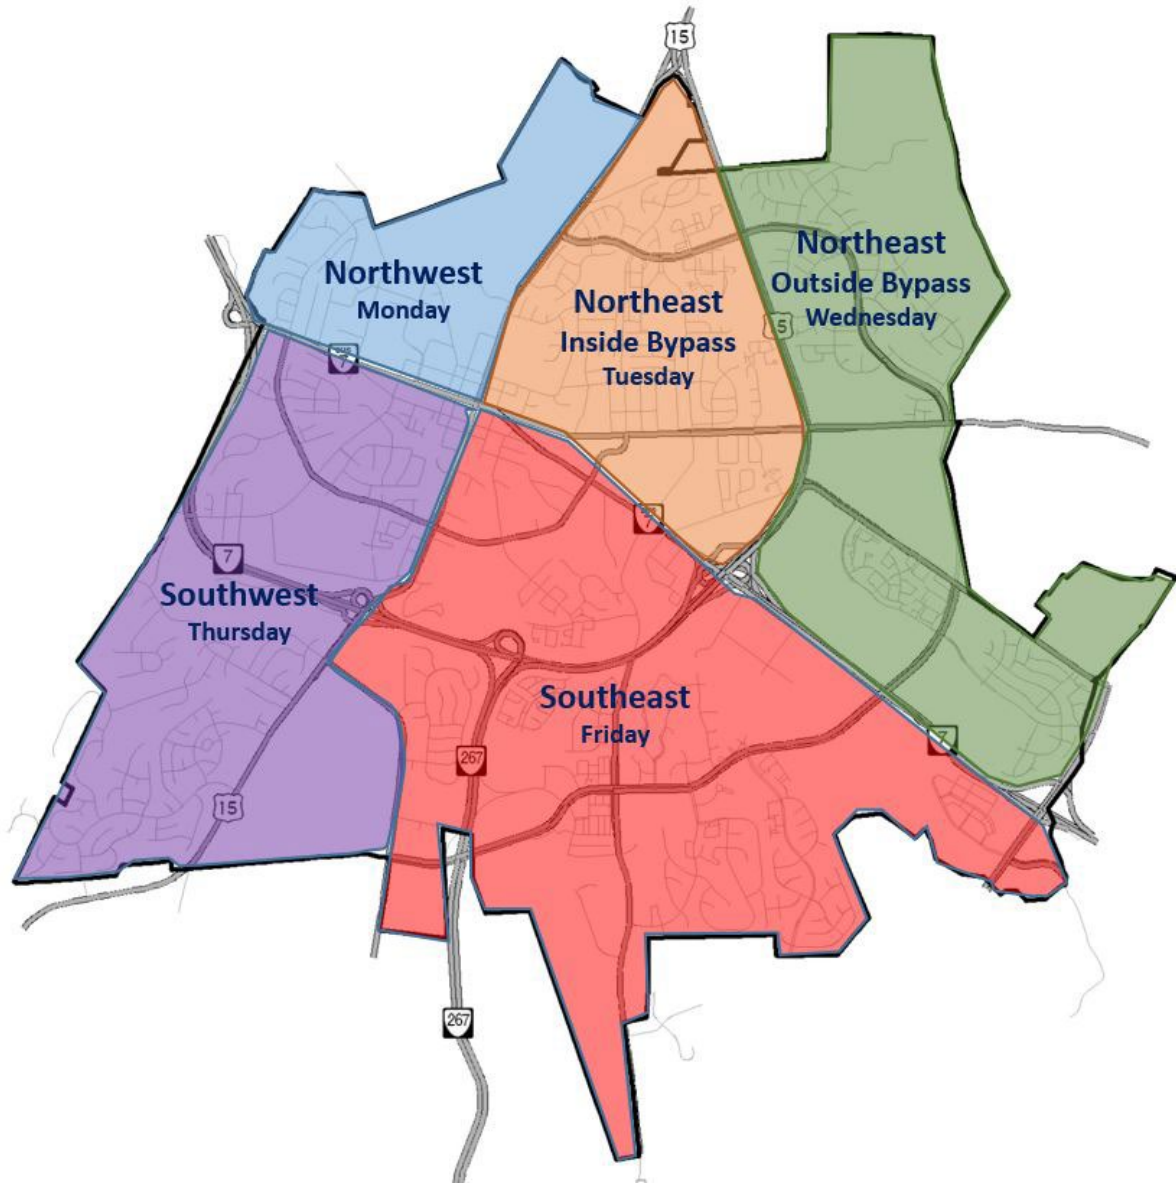

Town of Leesburg Trash Collection Area Map and Street Index

Updated May 2023

Trash Collection Areas

Monday Trash & Recycling - Northwest Collection Area Street Index:

Ayr St NW
Ayrlee Ave NW
Cornwall St NW
Daniels St NW
Dodd Ct NW
Dodd Dr NW
Exmoor Ct NW
Fairview St NW
Fox Trot Way NW
Lake View Way NW
Leeland Orchard Rd
Leesburg Overlook Ln
Liberty St NW
Locust Knoll Dr NW
Memorial Dr NW
Morven Park Ct NW
Morven Park Rd NW
N King St (odd numbers)
Normandy Dr NW
North St NW
Old Waterford Rd NW
Paddock Ct NW
Patterson Ct NW
Pershing Ave NW
Phillips Ct NW
Phillips Dr NW
Riding Trail Ct NW
Rosebrook Ct NW
Union St NW
W Market St (even numbers)
William St NW
Wilson Ave NW
Wirt St NW