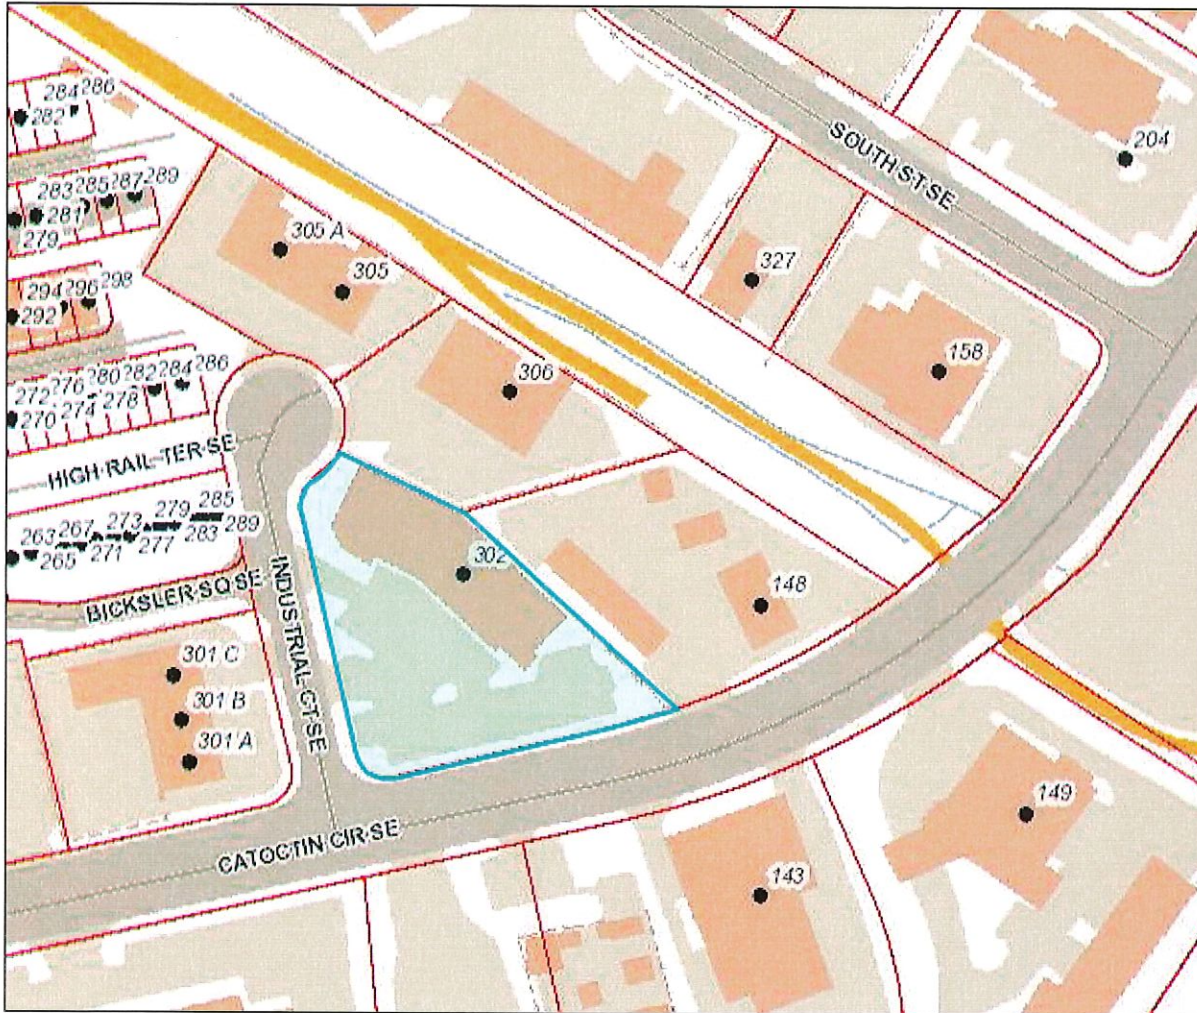

**Loudoun County, Virginia**  
www.loudoun.gov

Monday, June 18, 2018

(map not to scale)

INDUSTRIAL COURT  
ADDRESS: 32A-1 INDUSTRIAL COURT SE (#A-I)  
PIN #: 231-19-8510-000 (001-009)  
CSP: TLHP-2015-0107

ZONING DISTRICT: CD-CC

Parcel ID▲	Owner	Property Address	Unit #	Tax Map #
231196405000	REINHARDT LLC	301 A INDUSTRIAL CT SE		/48/K10/////1/
231197438000	CATOCTIN CIRCLE/305...	305 INDUSTRIAL CT SE		/48/K10/////4/
231198510001	WARD REIL LLC	302 A-1 INDUSTRIAL CT SE	A	/48/K18IC///A/
231198510002	WARD REIL LLC	302 A-1 INDUSTRIAL CT SE	B	/48/K18IC///B/
231198510003	OSTERHOUDT, DENISE ...	302 A-1 INDUSTRIAL CT SE	C	/48/K18IC///C/
231198510004	L & J PROPERTIES OF...	302 A-1 INDUSTRIAL CT SE	D	/48/K18IC///D/
231198510005	L G I INVESTMENTS L...	302 A-1 INDUSTRIAL CT SE	E	/48/K18IC///E/
231198510006	L G I INVESTMENTS L...	302 A-1 INDUSTRIAL CT SE	F	/48/K18IC///F/
231198510007	L G I INVESTMENTS L...	302 A-1 INDUSTRIAL CT SE	G	/48/K18IC///G/
231198510008	HESSEIN, MOSTAFA M ...	302 A-1 INDUSTRIAL CT SE	H	/48/K18IC///H/
231198510009	HESSEIN, MOSTAFA M ...	302 A-1 INDUSTRIAL CT SE	I	/48/K18IC///I/
231198727000	L & J PROPERTIES OF...	306 INDUSTRIAL CT SE		/48/K10/////5/