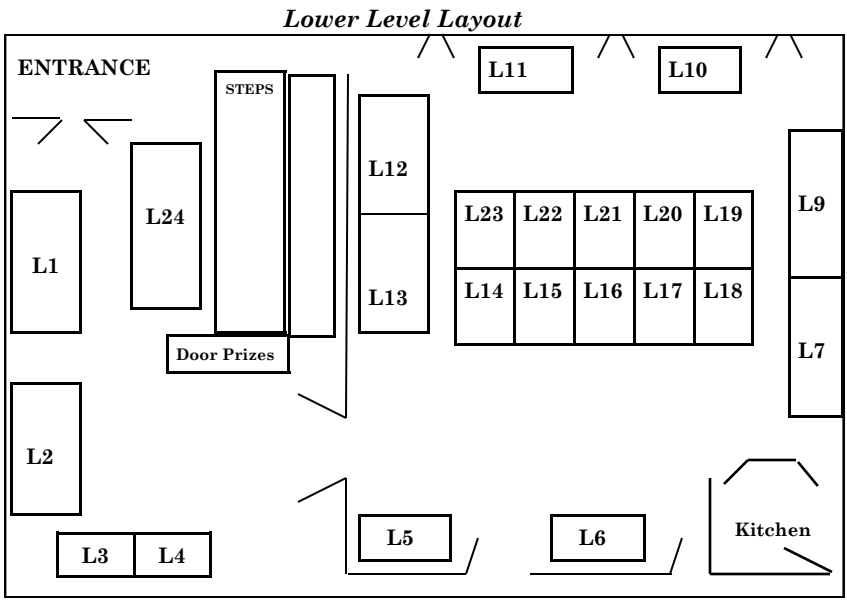

Please visit the DOOR PRIZE sign up table on the LOWER LEVEL to enter your name to win a fabulous gift donated by our generous vendors.

Arts & Crafts Show Gymnasium Layout

HOLIDAYS IN LEESBURG EVENTS

Saturday, December 4, 2021
Hometown Holiday Open Houses
 Downtown Leesburg, 12-3pm