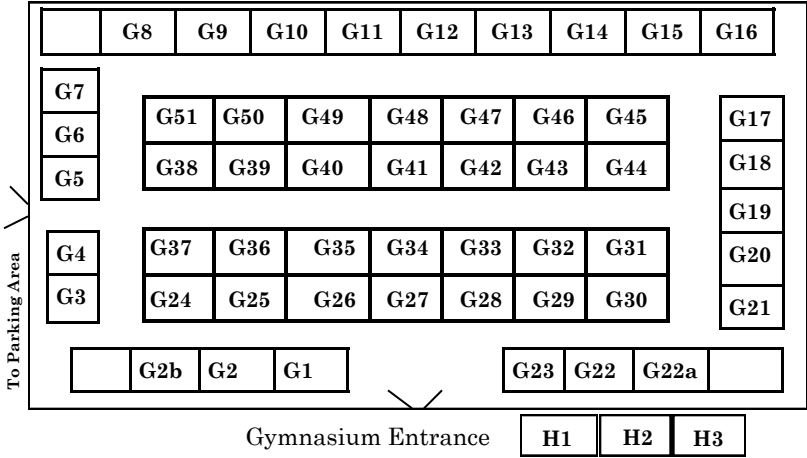

Please visit the DOOR PRIZE sign up table on the LOWER LEVEL to enter your name to win a fabulous gift donated by our generous vendors.

Arts & Crafts Show Gymnasium Layout

HOLIDAYS IN LEESBURG EVENTS

Saturday, December 4, 2021
Hometown Holiday Open Houses
 Downtown Leesburg, 12-3pm