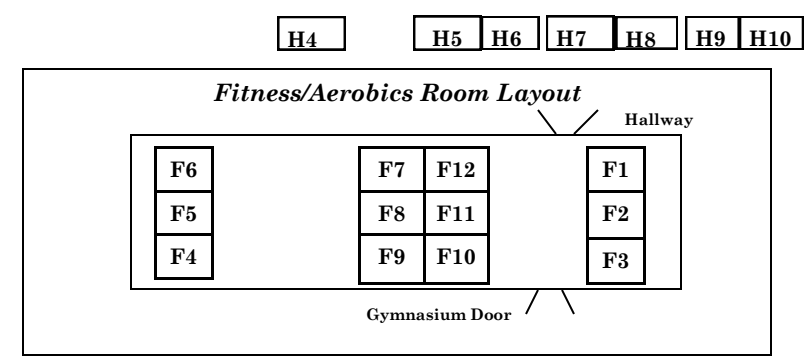

Please visit the DOOR PRIZE sign up table on the LOWER LEVEL to enter your name to win a fabulous gift donated by our generous vendors.

Arts & Crafts Show Gymnasium Layout

HOLIDAYS IN LEESBURG EVENTS

Saturday, December 4, 2021
Hometown Holiday Open Houses
 Downtown Leesburg, 12-3pm