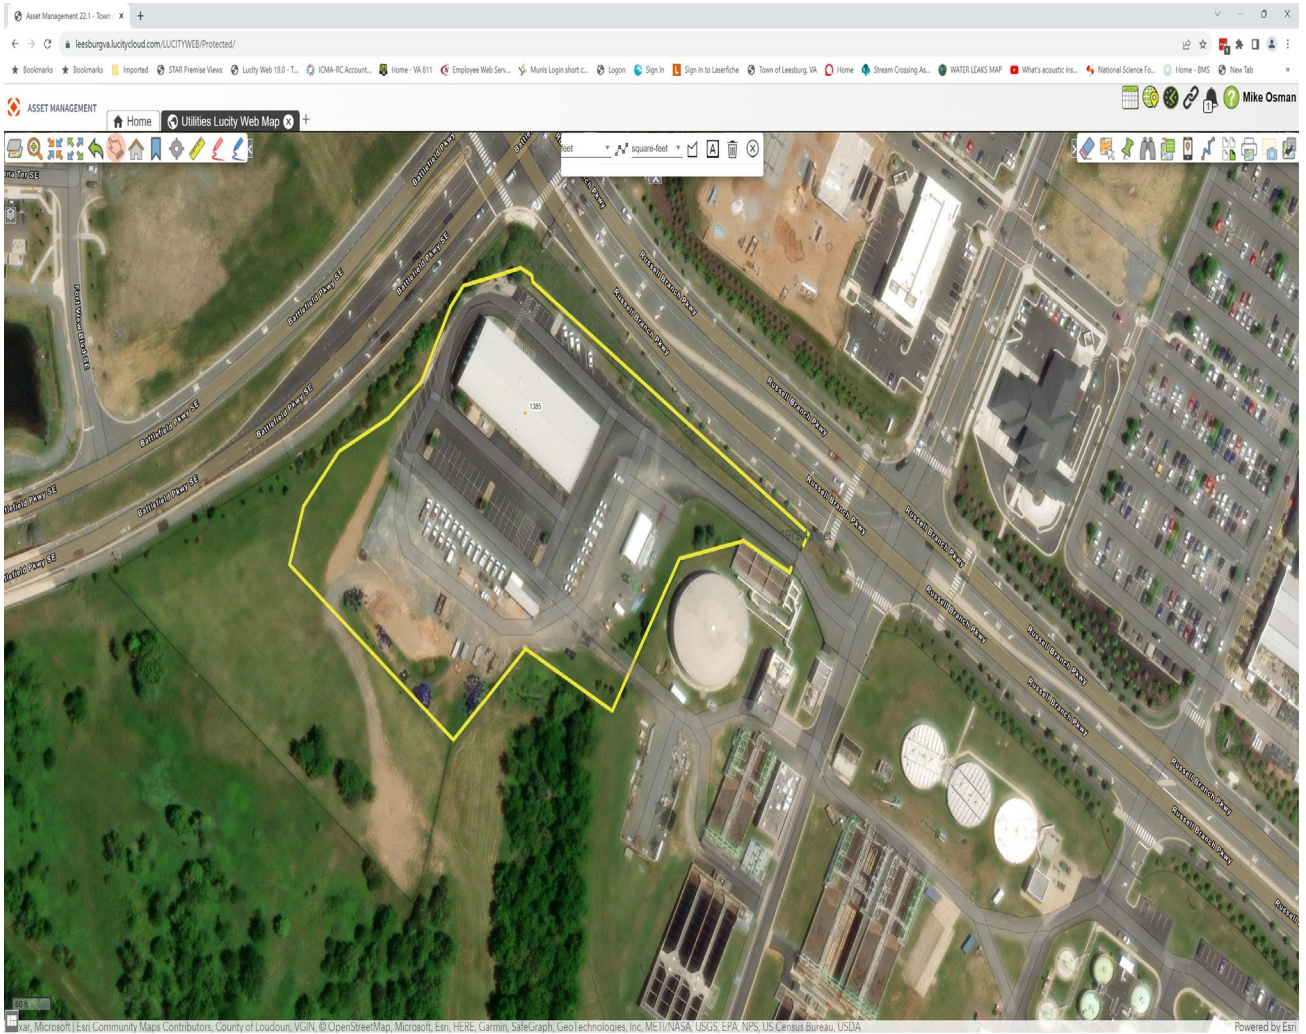

111761

Fenced.32 Acre

0.03 of an Acer

OLD WATERFORD

Old Cattail Pump Station located behind Huntmaster  
Ter Mow inside fence and one pass around the  
outside

# Letter ANSI A Landscape

.50 of  
acre

10/24/2023

• Utilities Service Area Address

County of Loudoun, Maxar, Microsoft

Non  
fenced .358 of  
an acre

GOVERNORS

KING

KING

EVERGREEN MILL

Fenced 0.06 of an Acre

UMB mowing area

1385 Russell Branch Parkway

GOLF CLUB

RUSSELL BRANCH

COCHRAN MILL

Fenced 0.126 of an acre

500

500

500

500

1385

1390

Fenced 20.26  
acre site