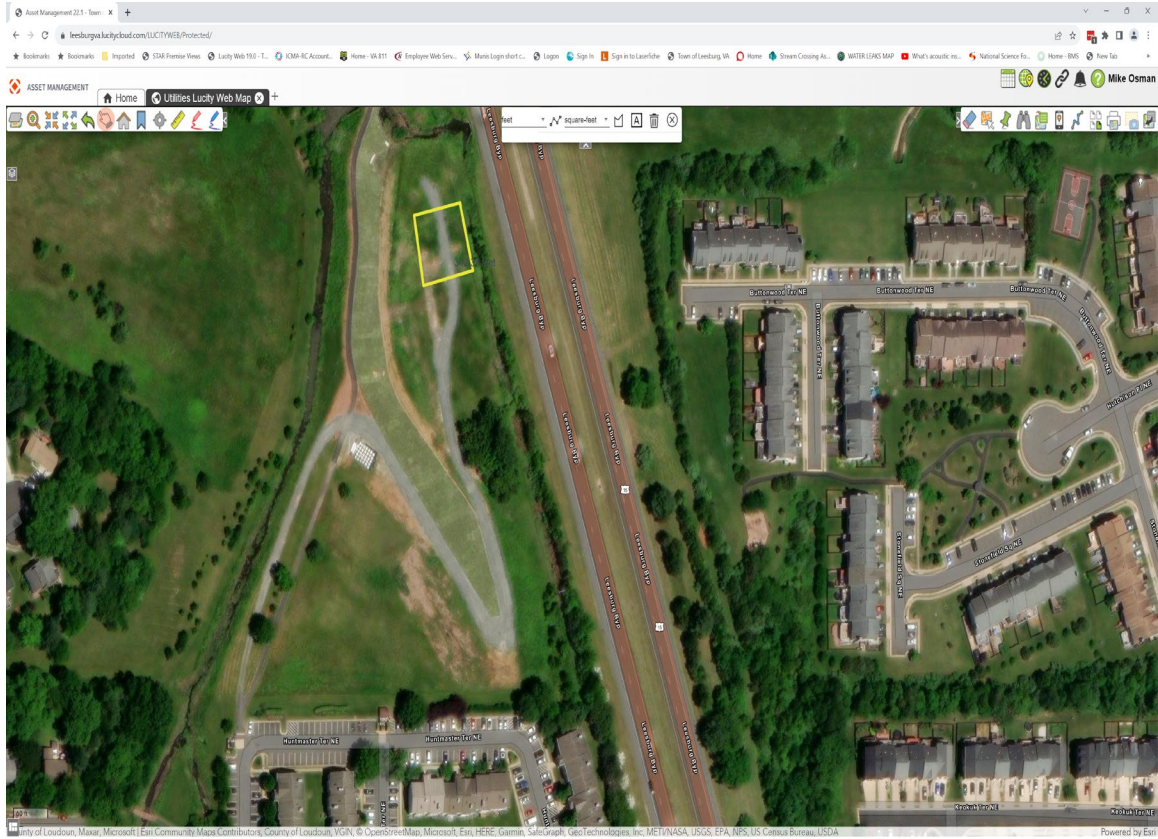

552

FORT EVANS  
FORT EVANS

BATTLEFIELD

Fenced .8 of an acre  
leaf remove needed

Cattail  
Fenced .4 acre

111645

111607

111600

111761

Fenced.32 Acre

0.03 of an Acer

OLD WATERFORD

Old Cattail Pump Station located behind Huntmaster  
Ter Mow inside fence and one pass around the  
outside

# Letter ANSI A Landscape

.50 of  
acre

10/24/2023

• Utilities Service Area Address

County of Loudoun, Maxar, Microsoft

Non  
fenced .358 of  
an acre

GOVERNORS

KING

KING

EVERGREEN MILL

Fenced 0.06 of an Acre

UMB mowing area

1385 Russell Branch Parkway

GOLF CLUB

RUSSELL BRANCH

COCHRAN MILL