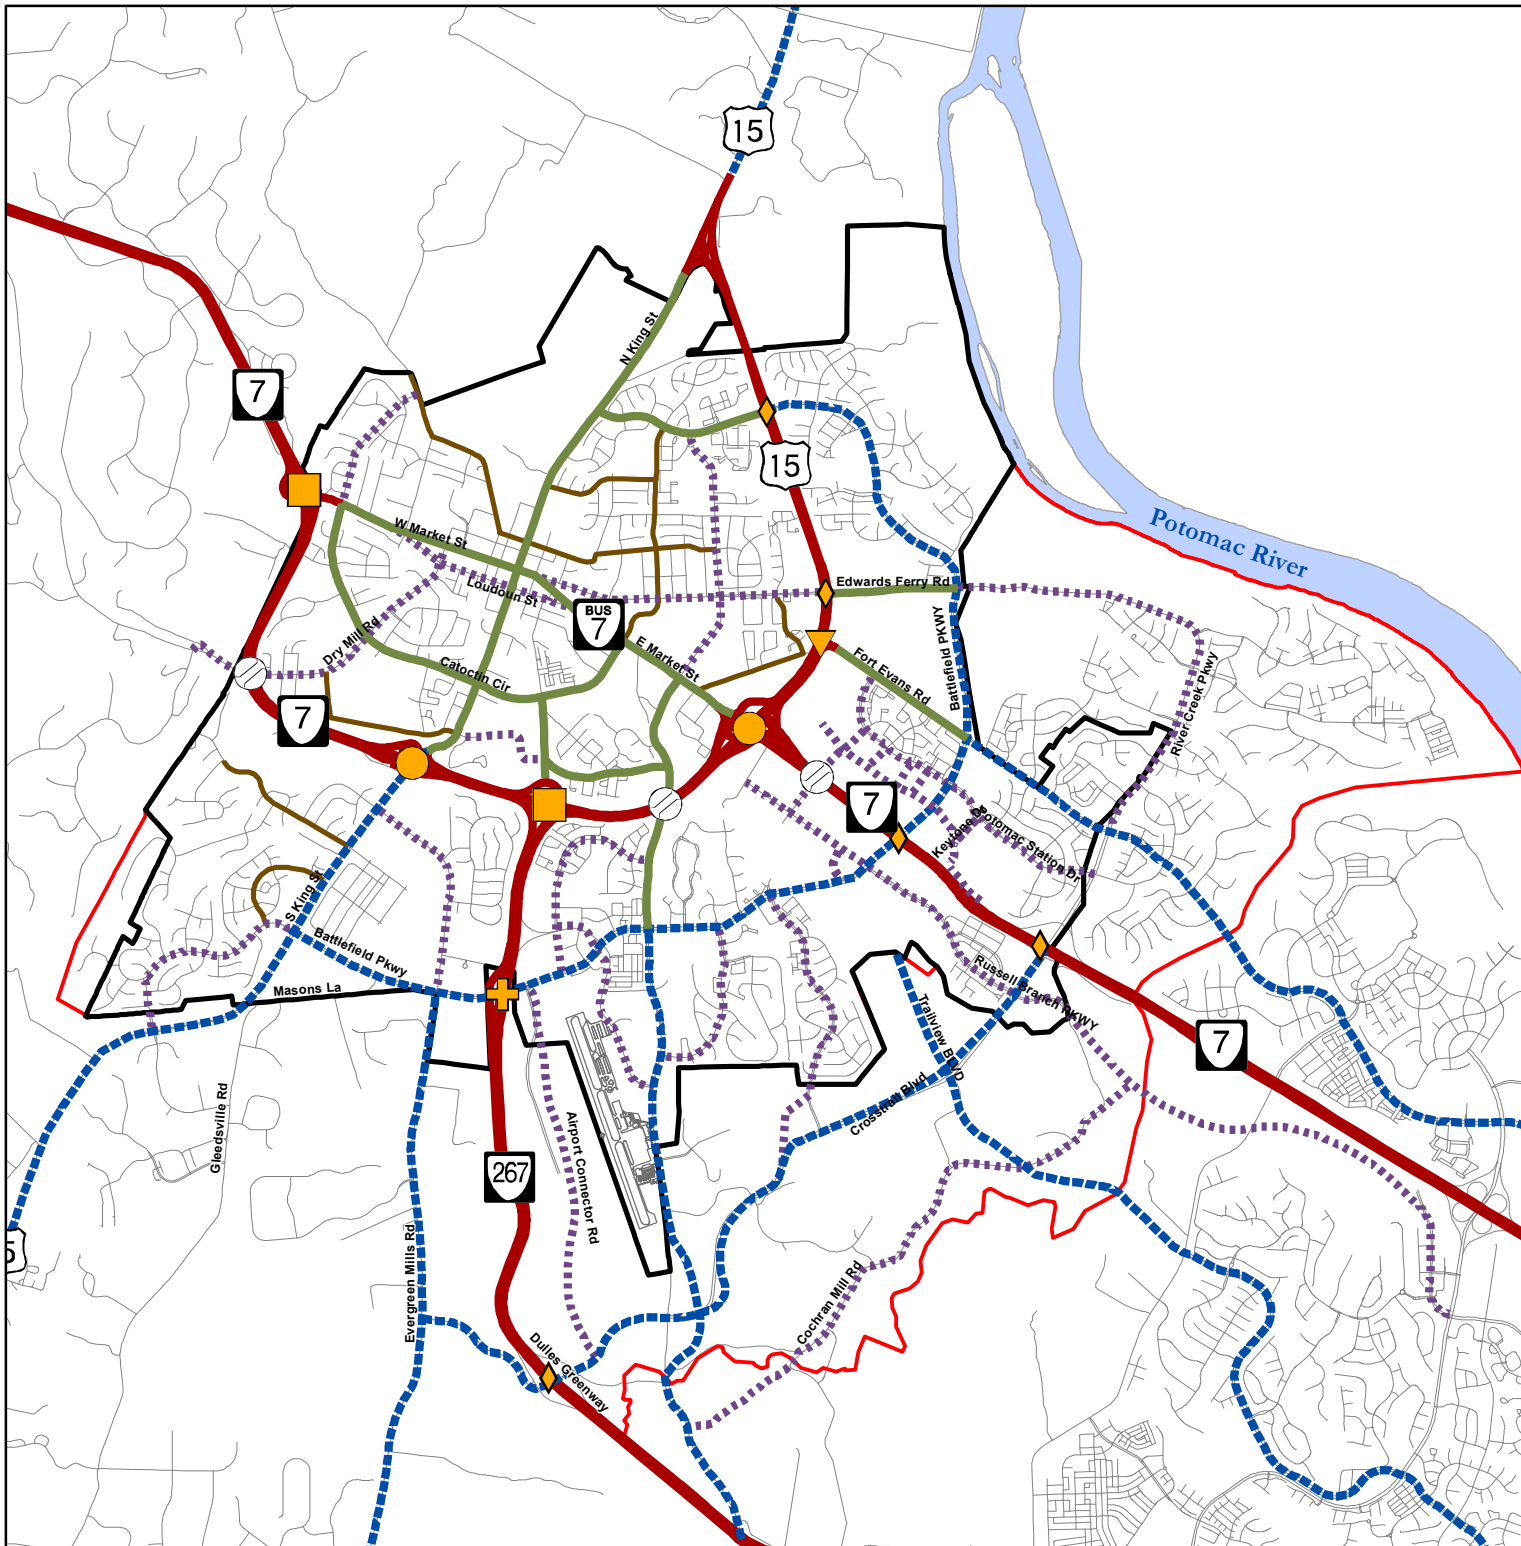

Roadway Network Policy Map

Interchange

-  Clover Leaf
-  As Built
-  Trumpet
-  Diamond
-  Collector Distributor
-  No Connection

 JLMA Boundary

 Leesburg Town Limit

 Roads

 Culdesac

Road Classification

-  Limited Access
-  Major Arterial
-  Minor Arterial
-  Through Collector
-  Local Collector

Map Created by: PZD
Map Date: March 10, 2020