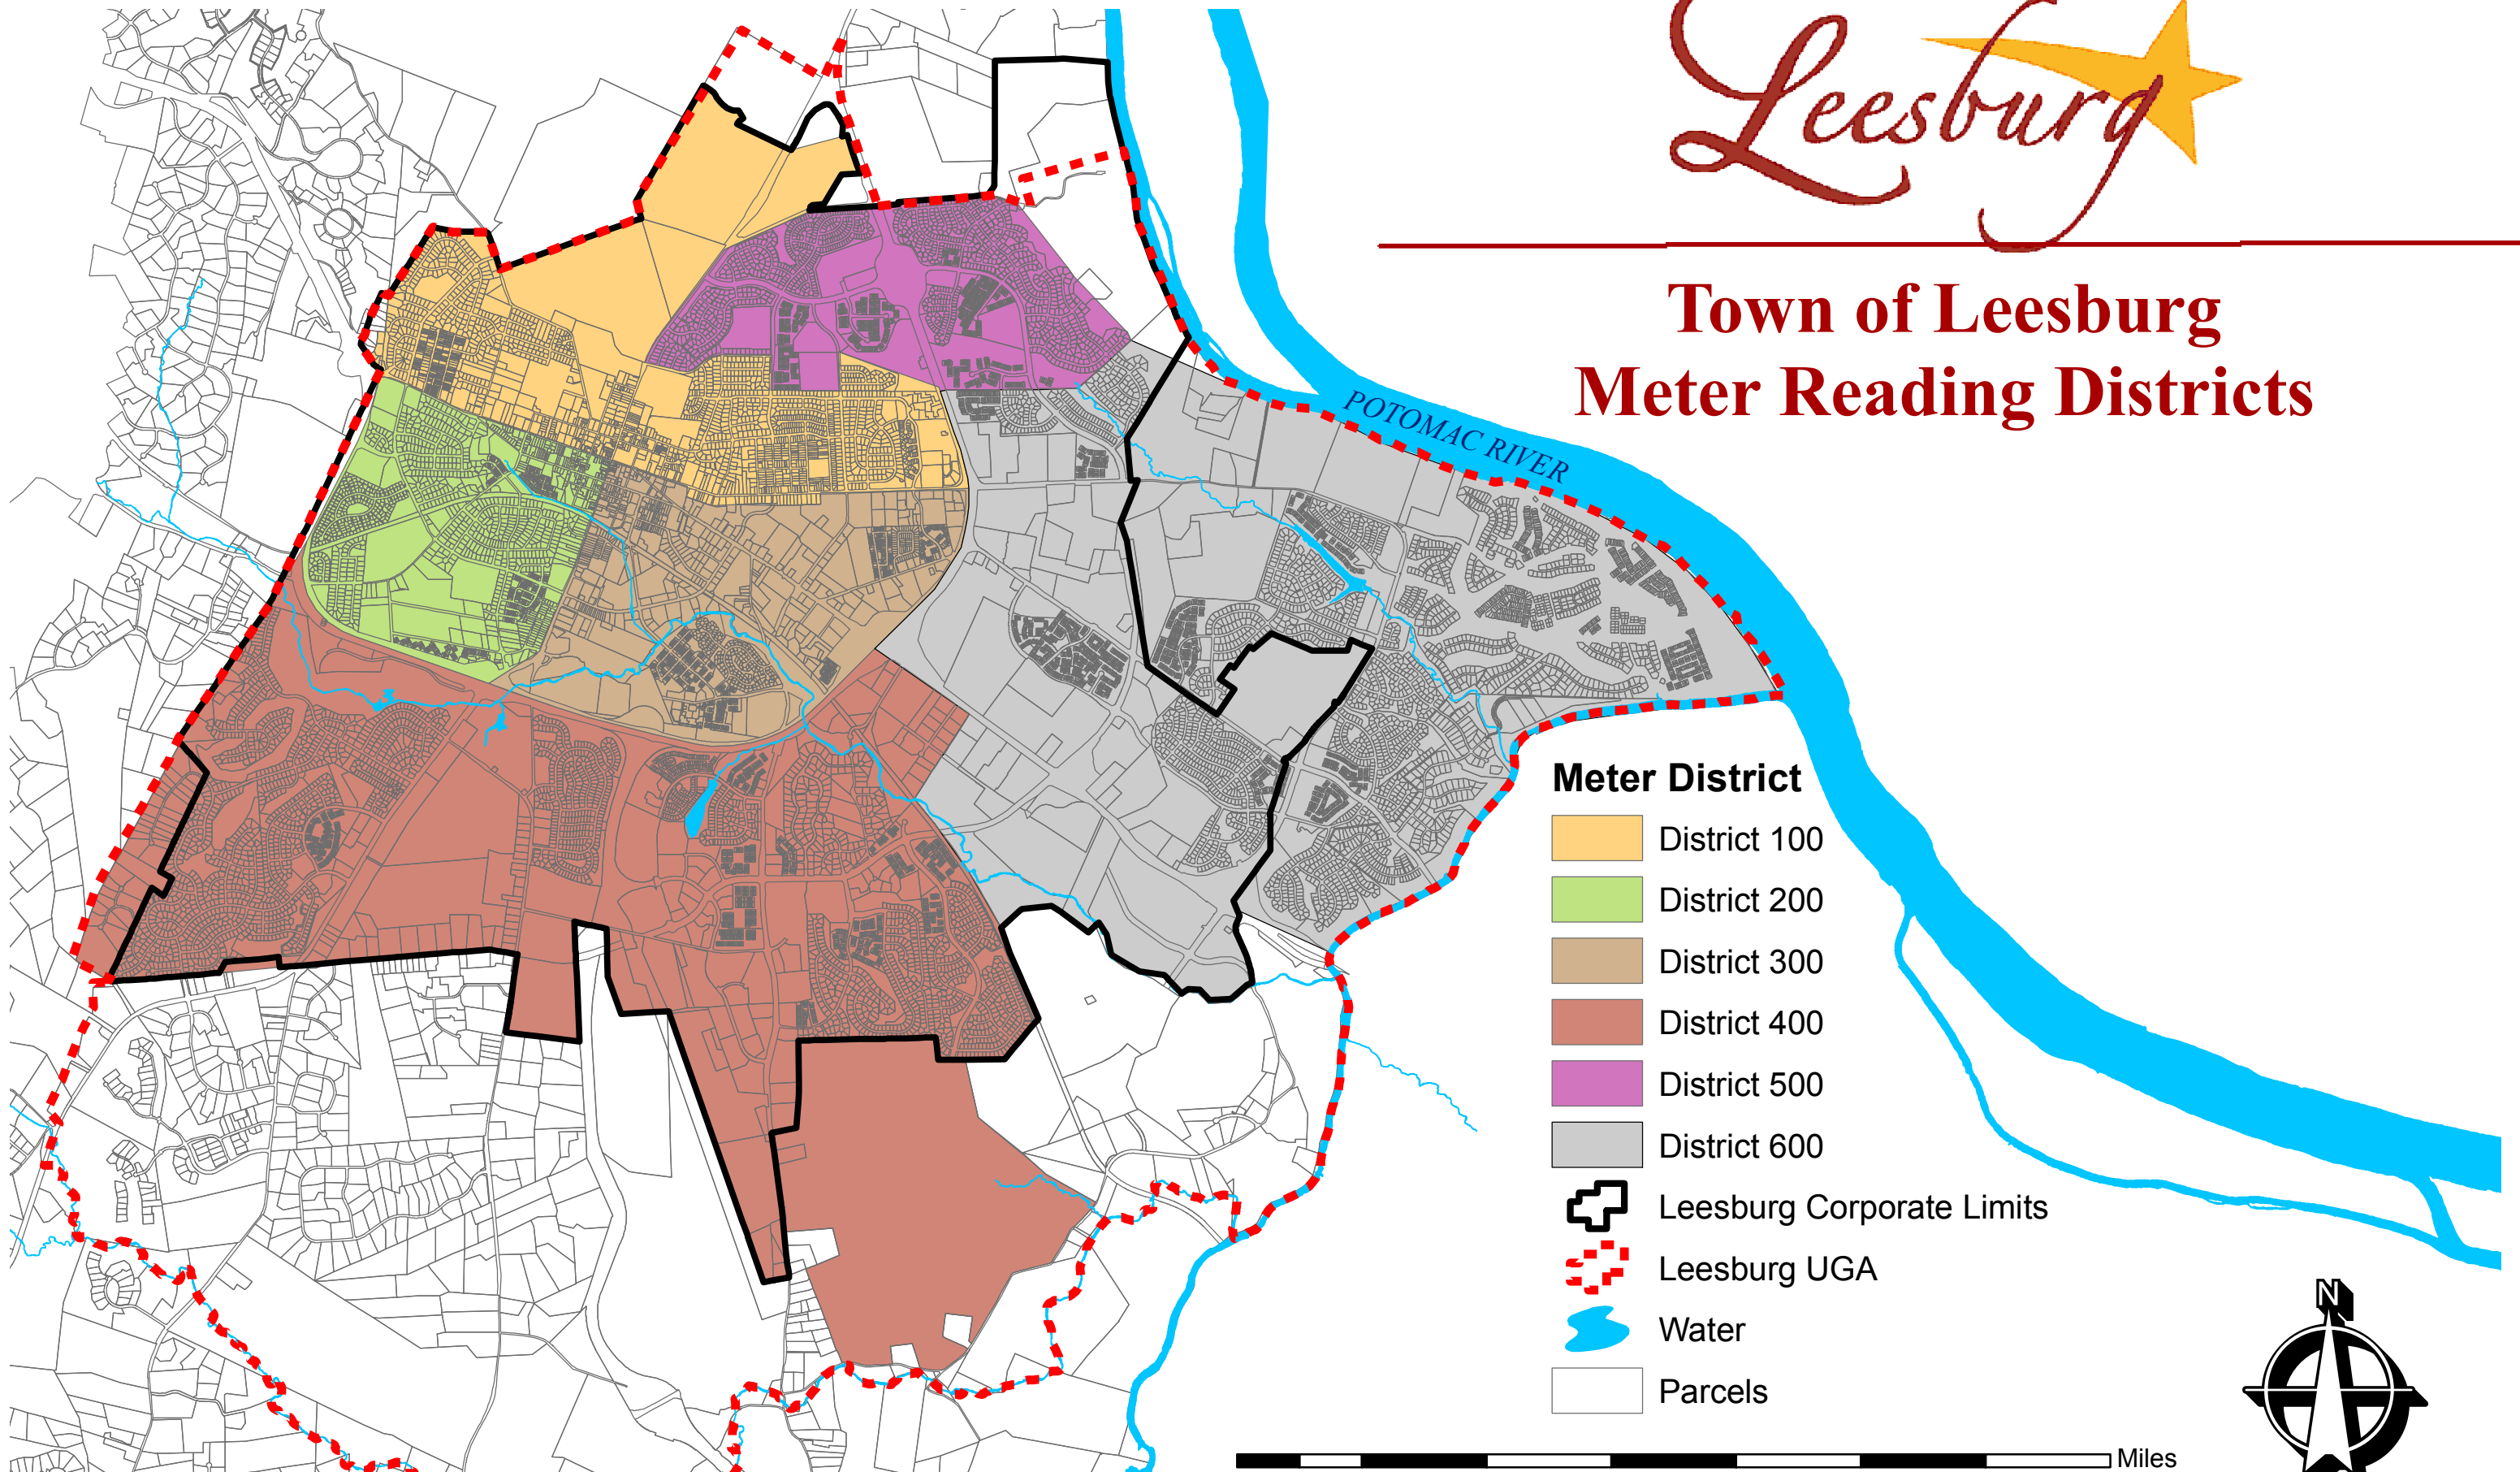

# Leesburg

## Town of Leesburg Meter Reading Districts

0 0.25 0.5 1 1.5 2 2.5 3 3.5 Miles